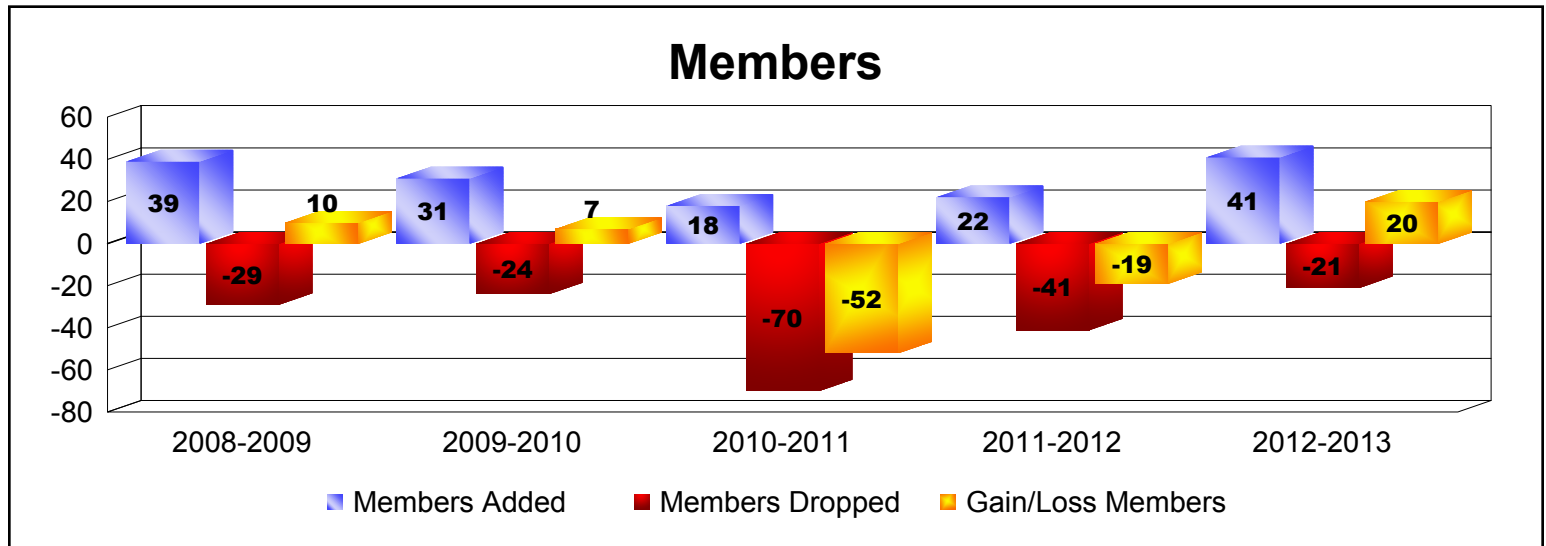

Year	New Clubs	Dropped Clubs	Gain/Loss Clubs	New Members	Charter Members	Reinstate Members	Transfer Members	Total Member Added	Total Members Dropped	Gain/Loss Members
2008-2009	0	0	0	26	0	11	2	39	-29	10
2009-2010	0	0	0	30	0	1	0	31	-24	7
2010-2011	0	-4	-4	13	0	1	4	18	-70	-52
2011-2012	0	0	0	20	0	2	0	22	-41	-19
2012-2013	0	0	0	40	0	1	0	41	-21	20
<b>Average</b>	<b>0</b>	<b>-1</b>	<b>-1</b>	<b>26</b>	<b>0</b>	<b>3</b>	<b>1</b>	<b>30</b>	<b>-37</b>	<b>-7</b>

Year	New Clubs	Dropped Clubs	Gain/Loss Clubs	New Members	Charter Members	Reinstate Members	Transfer Members	Total Member Added	Total Members Dropped	Gain/Loss Members
2008-2009	0	0	0	7	0	0	0	7	-8	-1
2009-2010	0	0	0	11	0	1	0	12	-13	-1
2010-2011	0	0	0	16	0	1	0	17	-12	5
2011-2012	0	0	0	13	0	0	0	13	-3	10
2012-2013	0	0	0	13	0	1	0	14	-11	3
<b>Average</b>	<b>0</b>	<b>0</b>	<b>0</b>	<b>12</b>	<b>0</b>	<b>1</b>	<b>0</b>	<b>13</b>	<b>-9</b>	<b>3</b>