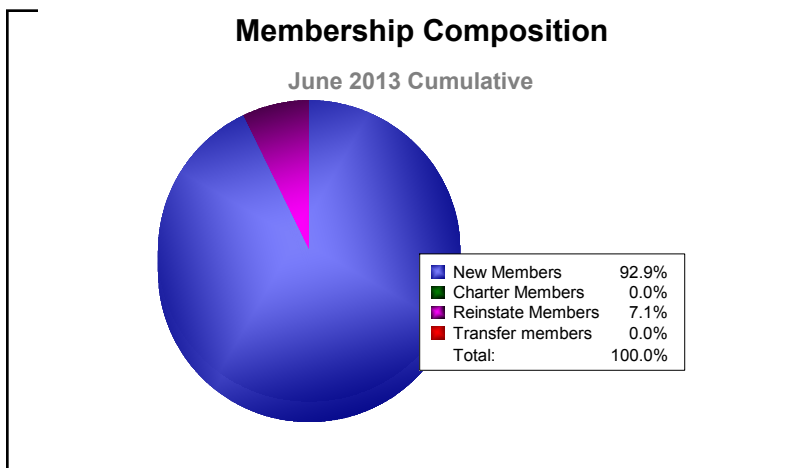

Year	New Clubs	Dropped Clubs	Gain/Loss Clubs	New Members	Charter Members	Reinstate Members	Transfer Members	Total Member Added	Total Members Dropped	Gain/Loss Members
2008-2009	0	0	0	26	0	11	2	39	-29	10
2009-2010	0	0	0	30	0	1	0	31	-24	7
2010-2011	0	-4	-4	13	0	1	4	18	-70	-52
2011-2012	0	0	0	20	0	2	0	22	-41	-19
2012-2013	0	0	0	40	0	1	0	41	-21	20
<b>Average</b>	<b>0</b>	<b>-1</b>	<b>-1</b>	<b>26</b>	<b>0</b>	<b>3</b>	<b>1</b>	<b>30</b>	<b>-37</b>	<b>-7</b>

Year	New Clubs	Dropped Clubs	Gain/Loss Clubs	New Members	Charter Members	Reinstate Members	Transfer Members	Total Member Added	Total Members Dropped	Gain/Loss Members
2008-2009	0	0	0	7	0	0	0	7	-8	-1
2009-2010	0	0	0	11	0	1	0	12	-13	-1
2010-2011	0	0	0	16	0	1	0	17	-12	5
2011-2012	0	0	0	13	0	0	0	13	-3	10
2012-2013	0	0	0	13	0	1	0	14	-11	3
<b>Average</b>	<b>0</b>	<b>0</b>	<b>0</b>	<b>12</b>	<b>0</b>	<b>1</b>	<b>0</b>	<b>13</b>	<b>-9</b>	<b>3</b>