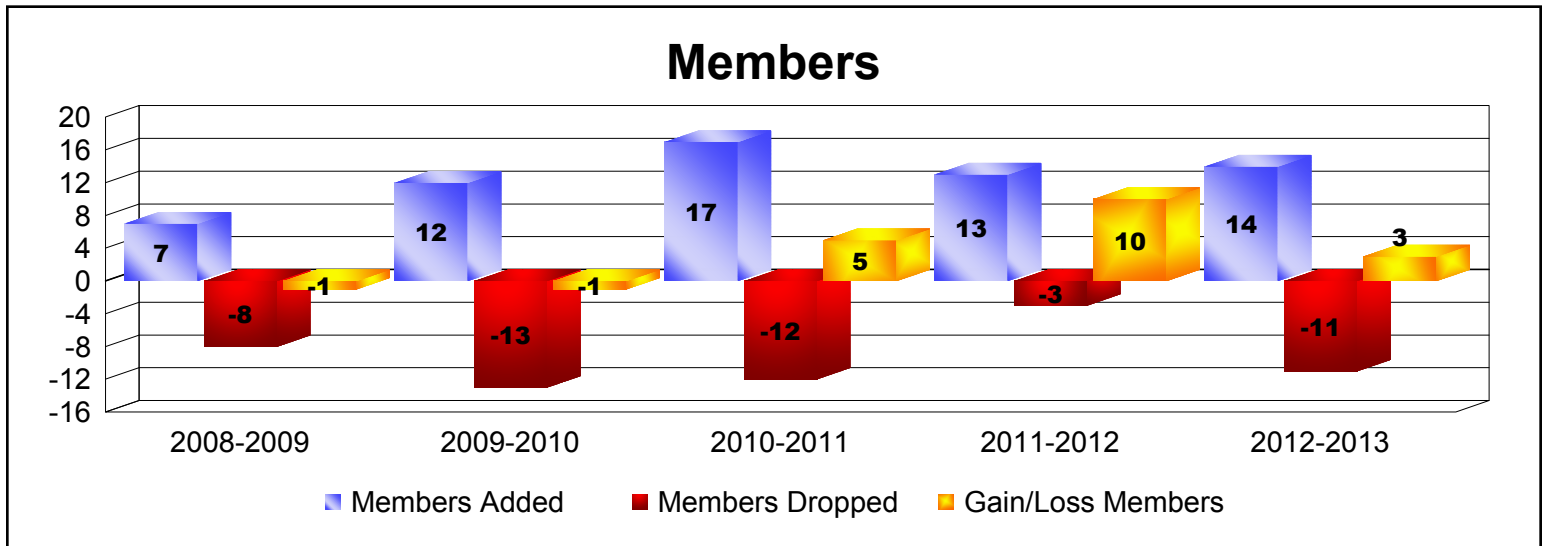

Year	New Clubs	Dropped Clubs	Gain/Loss Clubs	New Members	Charter Members	Reinstate Members	Transfer Members	Total Member Added	Total Members Dropped	Gain/Loss Members
2008-2009	0	0	0	26	0	11	2	39	-29	10
2009-2010	0	0	0	30	0	1	0	31	-24	7
2010-2011	0	-4	-4	13	0	1	4	18	-70	-52
2011-2012	0	0	0	20	0	2	0	22	-41	-19
2012-2013	0	0	0	40	0	1	0	41	-21	20
<b>Average</b>	<b>0</b>	<b>-1</b>	<b>-1</b>	<b>26</b>	<b>0</b>	<b>3</b>	<b>1</b>	<b>30</b>	<b>-37</b>	<b>-7</b>

Year	New Clubs	Dropped Clubs	Gain/Loss Clubs	New Members	Charter Members	Reinstate Members	Transfer Members	Total Member Added	Total Members Dropped	Gain/Loss Members
2008-2009	0	0	0	7	0	0	0	7	-8	-1
2009-2010	0	0	0	11	0	1	0	12	-13	-1
2010-2011	0	0	0	16	0	1	0	17	-12	5
2011-2012	0	0	0	13	0	0	0	13	-3	10
2012-2013	0	0	0	13	0	1	0	14	-11	3
<b>Average</b>	<b>0</b>	<b>0</b>	<b>0</b>	<b>12</b>	<b>0</b>	<b>1</b>	<b>0</b>	<b>13</b>	<b>-9</b>	<b>3</b>