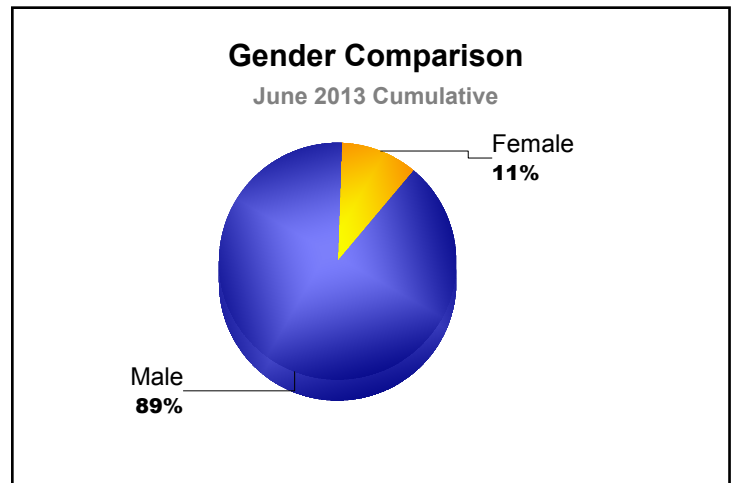

Year	New Clubs	Dropped Clubs	Gain/Loss Clubs	New Members	Charter Members	Reinstate Members	Transfer Members	Total Member Added	Total Members Dropped	Gain/Loss Members
2008-2009	0	0	0	26	0	11	2	39	-29	10
2009-2010	0	0	0	30	0	1	0	31	-24	7
2010-2011	0	-4	-4	13	0	1	4	18	-70	-52
2011-2012	0	0	0	20	0	2	0	22	-41	-19
2012-2013	0	0	0	40	0	1	0	41	-21	20
<b>Average</b>	<b>0</b>	<b>-1</b>	<b>-1</b>	<b>26</b>	<b>0</b>	<b>3</b>	<b>1</b>	<b>30</b>	<b>-37</b>	<b>-7</b>